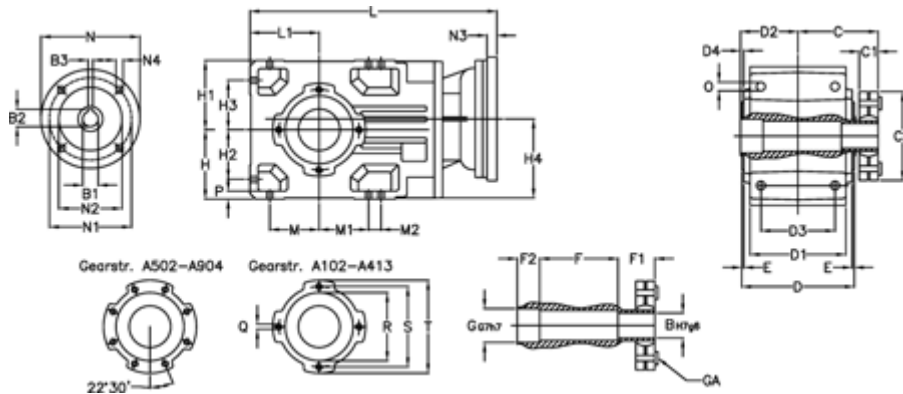

Article number: 29600100555235
 Description: Bevel helical gearbox
 A102US-5,5-P90B5

Measures

B = 30	D1 = 95	F2 = 36	L = 302.0	N3 = -
B1 = 24	D2 = 60	G = 32	L1 = 70	N4 = M10x12
B2 = 27.3	D3 = 75	GA = 14,5 NM	M = 50.0	O = 9.5
B3 = 8	d4 = 4.5	H = 70	M1 = 50.0	P = 9
C = 89.5	Description = A102US-xx-P90 B5	H1 = 70	M2 = -	Q = M8x12
C1 = 23	E = 3.0	H2 = 50.0	N = 200	R = 80
C2 = 72.0	F = 77.5	H3 = 50.0	N1 = 165	S = 100
D = 117	F1 = 36.0	H4 = 83.0	N2 = 130	T = 120